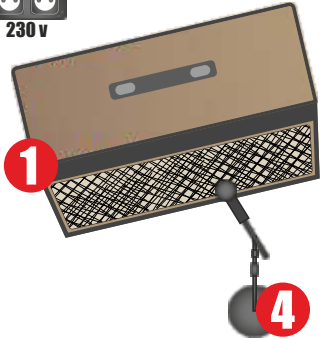

MONKEY CIRCUS

Max

230V

1

4

Flo

2

230V

Guitar

- 1 Vollröhren AMP
- 2 Pedalboard 230v
- 3 Main-Vocals
- 4 AMP micro da kein LINE-OUT

Bass

- 1 Bass-Combo
- 2 Vocals (Bass)
- 3 DI-Box für Akkustik-Gitarre

Drums

- 1 Vocals (Drums)
- 14" Snare
- 13" Tom
- 16" floor Tom
- 22" Basedrum
- 14" Hi-Hat
- 16" Crash
- 18" Crash
- 20" Ride
- 16" Effect Cymbal